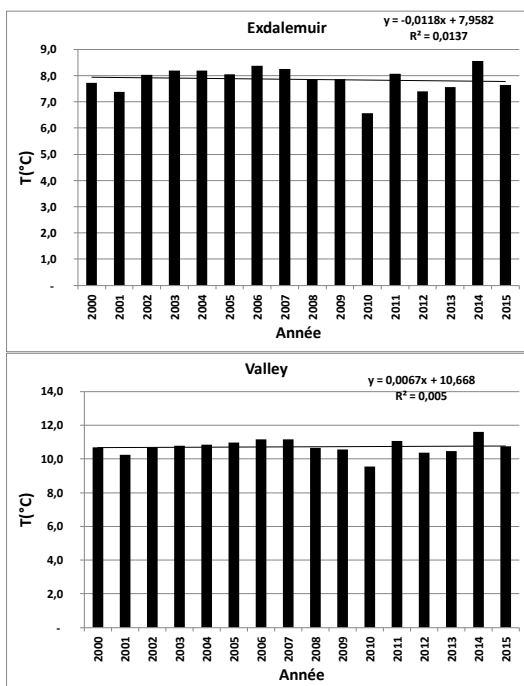

**Annual mean temperatures for 4 stations in the United Kingdom**

*Data from ECA&D treated by SCM*

Raw data available at : [www.ecad.eu](http://www.ecad.eu)