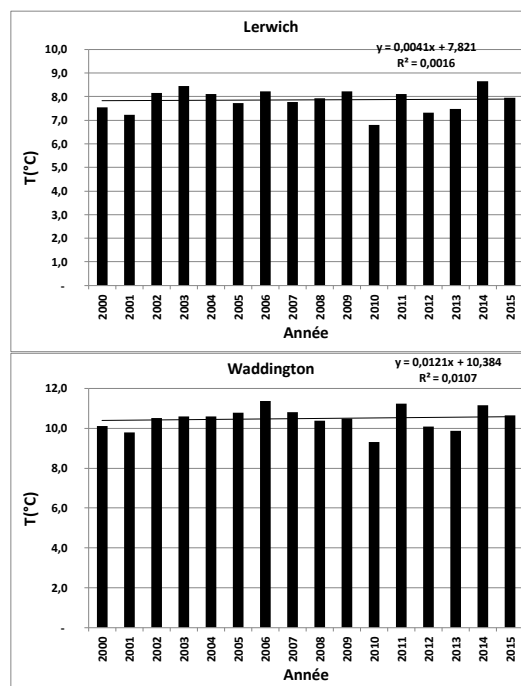

**Annual mean temperatures for 4 stations in the United Kingdom**

*Data from ECA&D treated by SCM*

Raw data available at : [www.ecad.eu](http://www.ecad.eu)