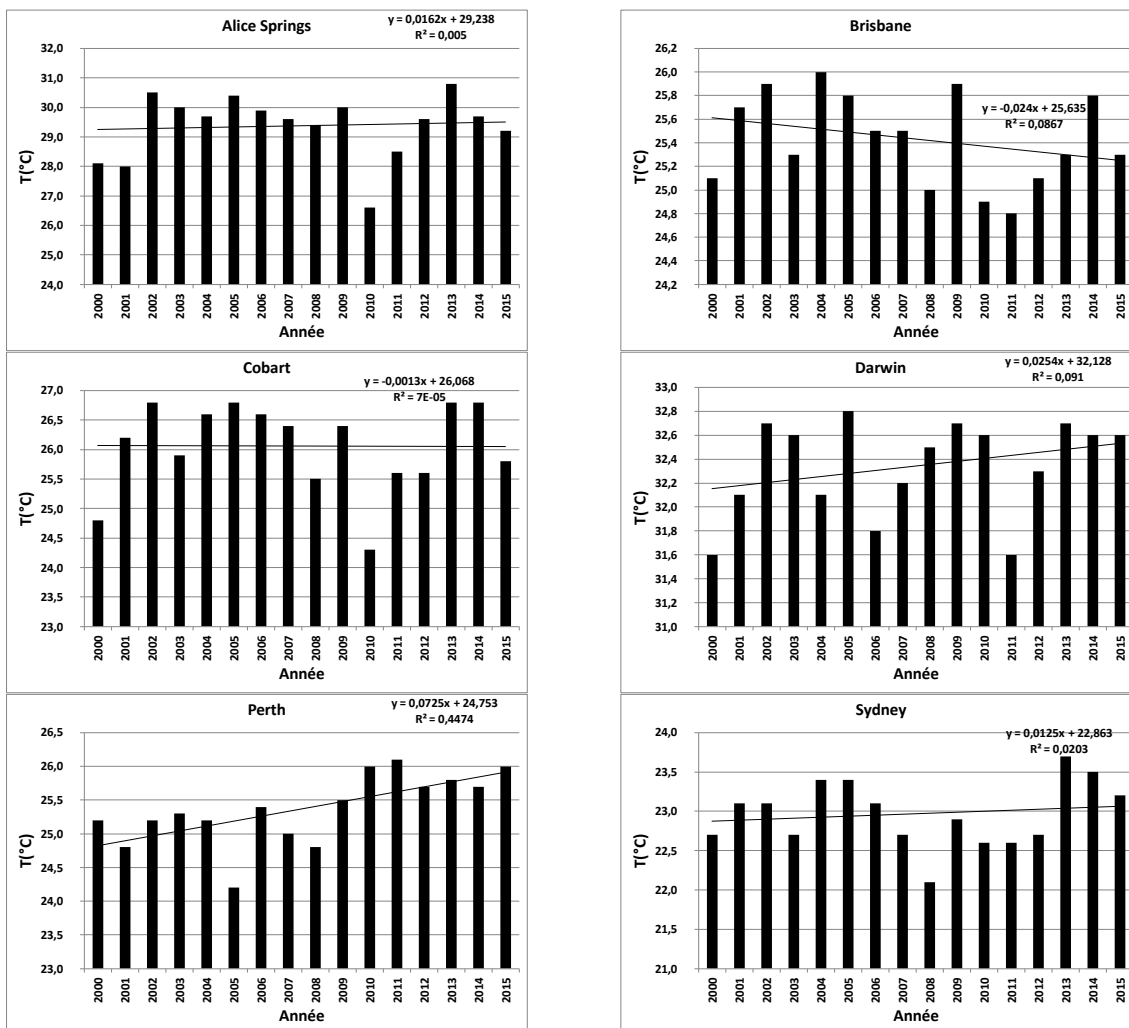

### Annual mean temperatures for 6 stations in Australia

*Data from Bureau of Meteorology of Australian Government treated by SCM*

Raw data available at : <http://www.bom.gov.au/climate/data/>