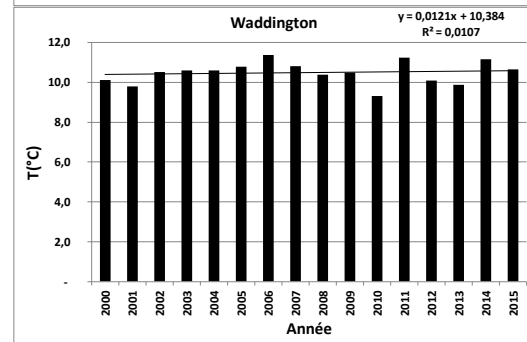

Annual mean temperatures for 4 stations in the United Kingdom

Data from ECA&D treated by SCM

Raw data available at : www.ecad.eu