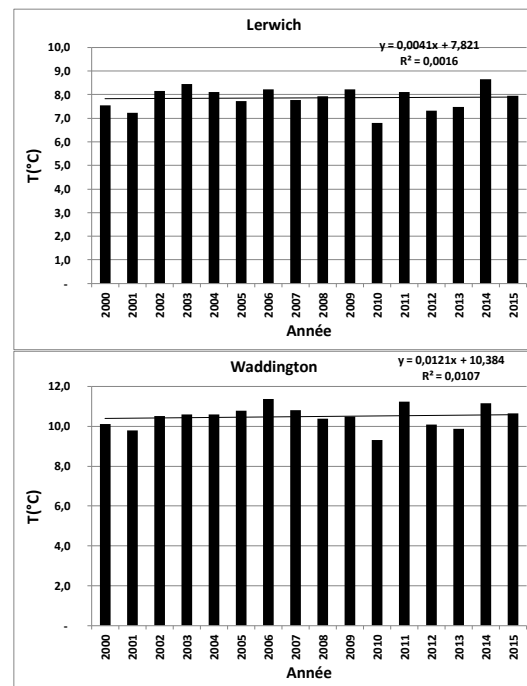

Annual mean temperatures for 4 stations in the United Kingdom

Data from ECA&D treated by SCM

Raw data available at : www.ecad.eu