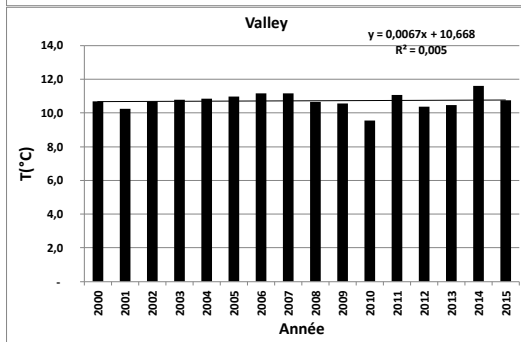

Annual mean temperatures for 4 stations in the United Kingdom

Data from ECA&D treated by SCM

Raw data available at : www.ecad.eu