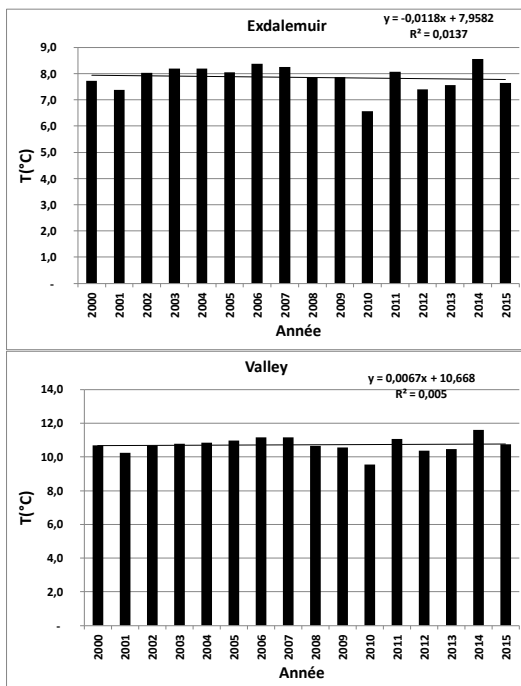

Annual mean temperatures for 4 stations in the United Kingdom

Data from ECA&D treated by SCM

Raw data available at : www.ecad.eu