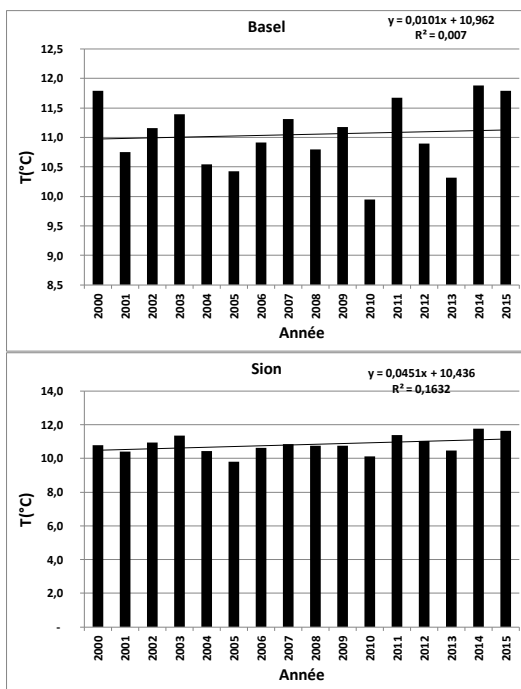

**Annual mean temperatures for 4 stations in Switzerland**

*Data from ECA&D treated by SCM*

Raw data available at : [www.ecad.eu](http://www.ecad.eu)