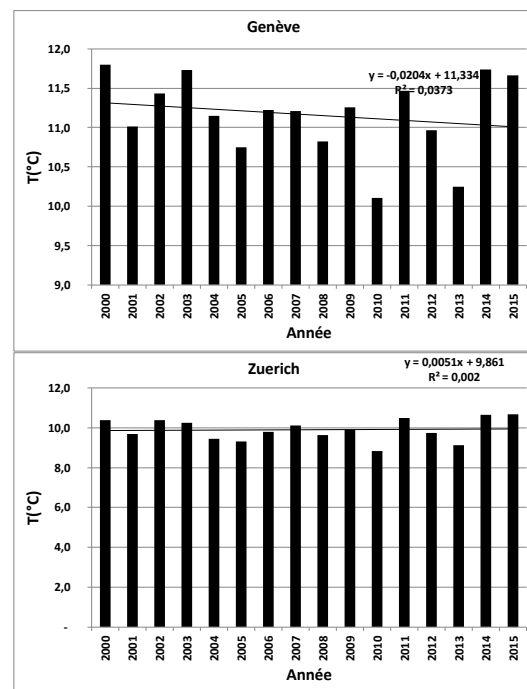

**Annual mean temperatures for 4 stations in Switzerland**

*Data from ECA&D treated by SCM*

Raw data available at : [www.ecad.eu](http://www.ecad.eu)