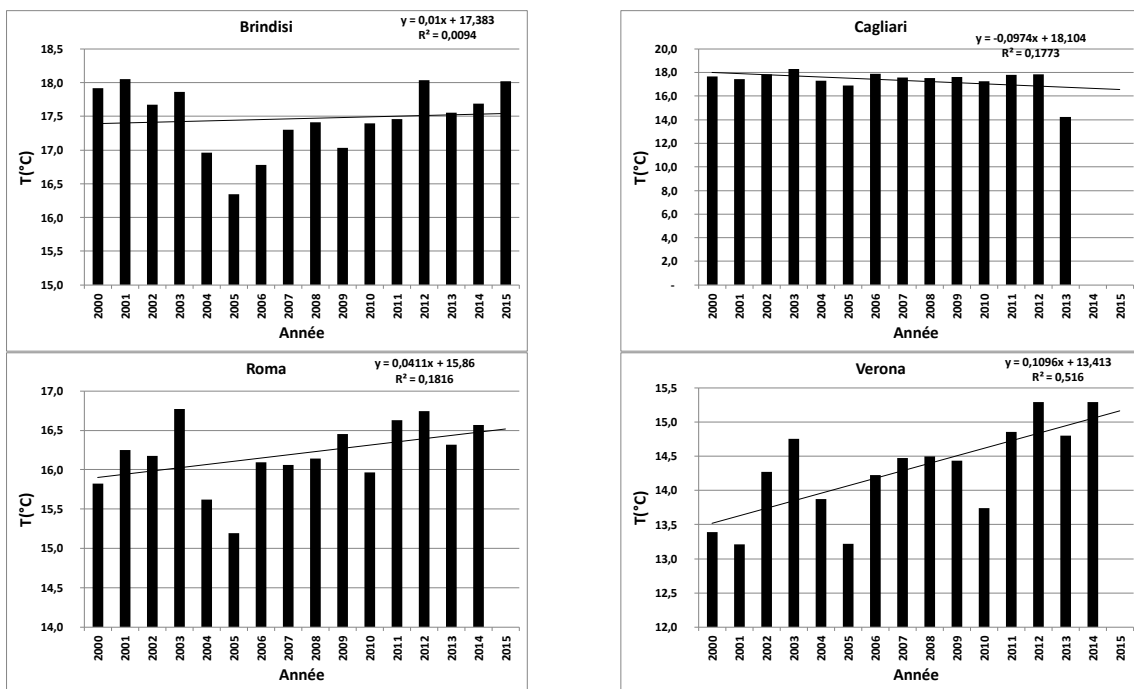

Annual mean temperatures for 4 stations in Italy

Data from ECA&D treated by SCM

Raw data available at : www.ecad.eu